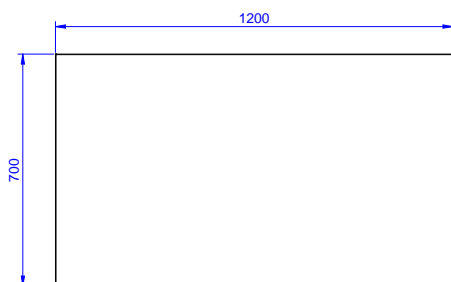

Top

Key Information:

Cabinet width:	
132857 (MS1207N)	1145 mm
Cabinet depth:	645 mm
Cabinet height:	610 mm
External dimensions, Width:	1200 mm
External dimensions, Depth:	700 mm
External dimensions, Height:	900 mm
Worktop thickness:	50 mm
Net weight:	55 kg