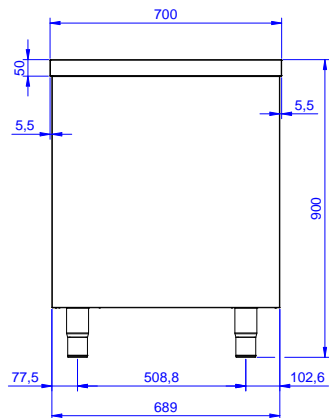

Top

Key Information:

Cabinet width:	
132857 (MS1207N)	1145 mm
Cabinet depth:	645 mm
Cabinet height:	610 mm
External dimensions, Width:	1200 mm
External dimensions, Depth:	700 mm
External dimensions, Height:	900 mm
Worktop thickness:	50 mm
Net weight:	55 kg