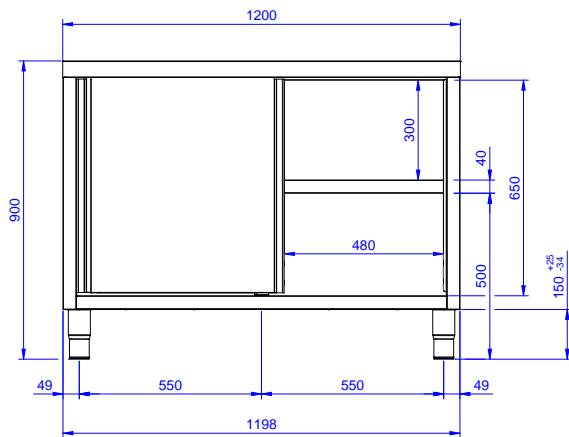

Front

Side

Top

Key Information:

Cabinet width:	
132857 (MS1207N)	1145 mm
Cabinet depth:	645 mm
Cabinet height:	610 mm
External dimensions, Width:	1200 mm
External dimensions, Depth:	700 mm
External dimensions, Height:	900 mm
Worktop thickness:	50 mm
Net weight:	55 kg